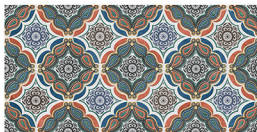

RANGE

HIGH

DEFINITION

DIGITAL

Sugar Finish | 300x600 Wall Tiles

9515 L_HL1_D

9518 L_HL3_D

Crystal Series

Sugar Finish | 300x600 Wall Tiles

9519 L_HL1_HL2_D

9522 L_HL1_HL2_D

Crystal Series

Sugar Finish | 300x600 Wall Tiles

9520 L_HL1_D

9521 L_HL1_D

Crystal Series