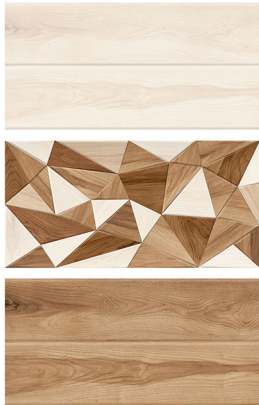

9500 L_HL1

9501 L_HL1_D

300x300MM FLOOR AVAILABLE IN DARK DESIGN

Sugar Finish | 300x600 Wall Tiles

Crystal Series

9502 L_HL1_D

9503 L_HL1_D

Sugar Finish | 300x600 Wall Tiles

9504 L_HL2_D

9506 L_HL1_D

Crystal Series

Sugar Finish | 300x600 Wall Tiles

9507 L_HL2_D

9508 L_HL1_D

Crystal Series

Sugar Finish | 300x600 Wall Tiles

9511 L_HL1_D

9512 L_HL1_D

Crystal Series

Sugar Finish | 300x600 Wall Tiles

Crystal Series

9513 L_HL1_D

9514 L_HL1_D

300X300MM FLOOR AVAILABLE IN DARK DESIGN