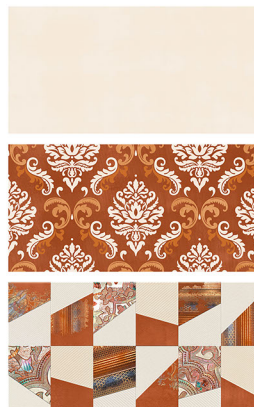

Crystal Series