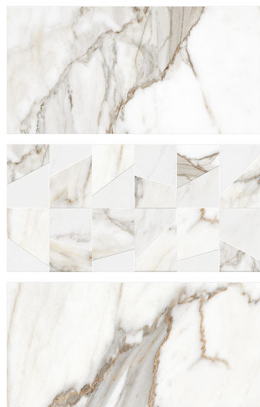

9535 L_D

9535 HL1_HL2

Crystal Series

9531 L_HL1_D

Sugar Finish | 300x600 Wall Tiles

Crystal Series

9536 L_HL1

300X300MM FLOOR AVAILABLE IN DARK DESIGN