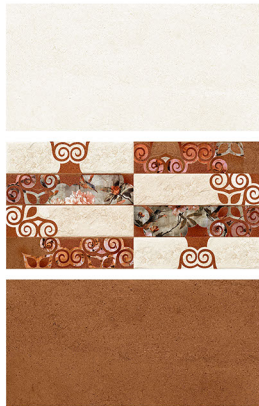

9500 L_HL1

9501 L_HL1_D

300x300MM FLOOR AVAILABLE IN DARK DESIGN

Sugar Finish | 300x600 Wall Tiles

Crystal Series

9502 L_HL1_D

9503 L_HL1_D

Sugar Finish | 300x600 Wall Tiles