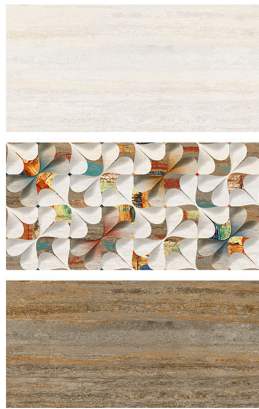

9511 L_HL1_D

9512 L_HL1_D

Crystal Series

Sugar Finish | 300x600 Wall Tiles

Crystal Series

9513 L_HL1_D

9514 L_HL1_D

300X300MM FLOOR AVAILABLE IN DARK DESIGN