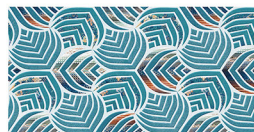

Crystal Series

9531 L_HL1_D