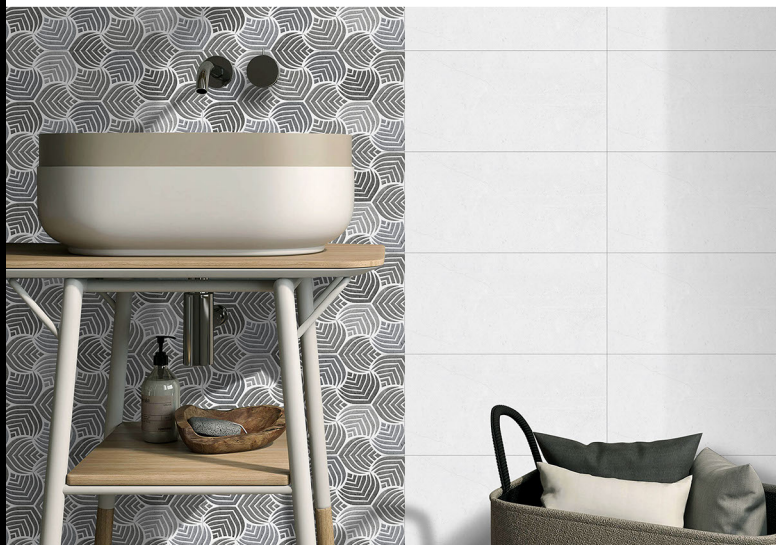

Sugar Finish | 300x600 Wall Tiles

Crystal Series