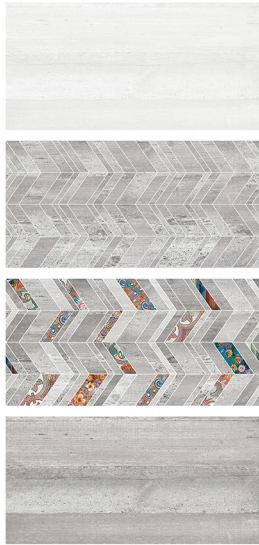

300X300MM FLOOR AVAILABLE IN DARK DESIGN

RANGE

HIGH DEFINITION

DIGITAL

Sugar Finish | 300x600 Wall Tiles

9523 L_HL1_HL2_D

9524 L_HL1_D

Crystal Series