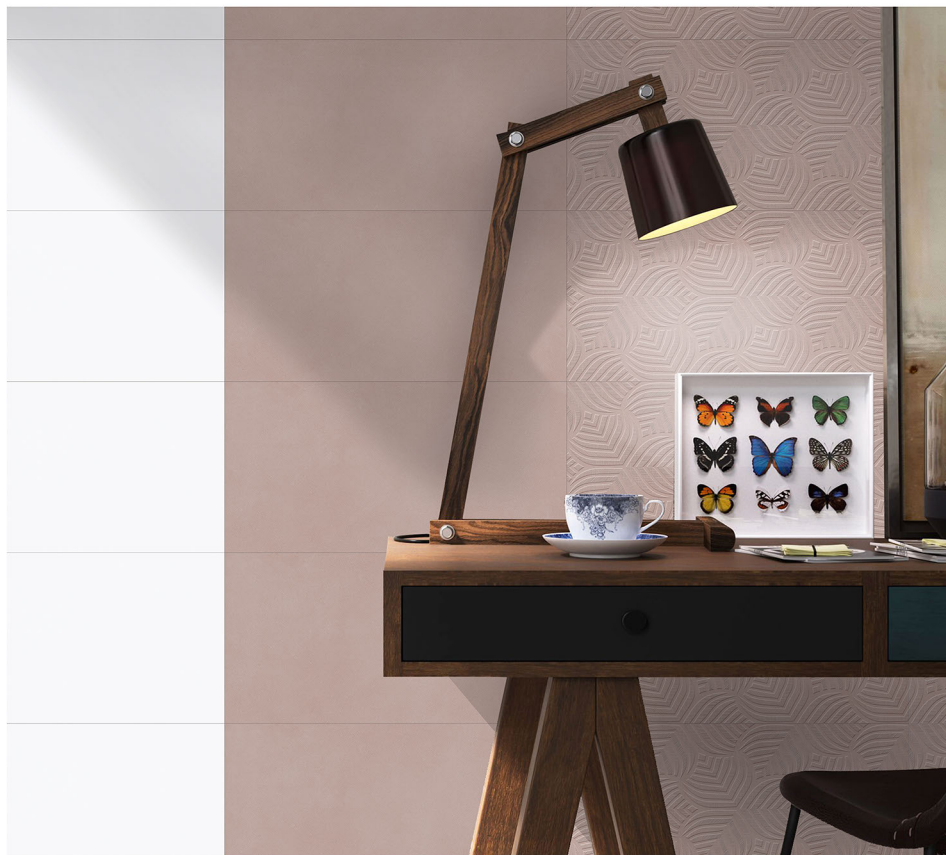

Sugar Finish | 300x600 Wall Tiles

Crystal Series