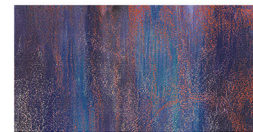

9500 L_HL1

9501 L_HL1_D

300x300MM FLOOR AVAILABLE IN DARK DESIGN

Sugar Finish | 300x600 Wall Tiles

Crystal Series

9502 L_HL1_D

9503 L_HL1_D

Sugar Finish | 300x600 Wall Tiles