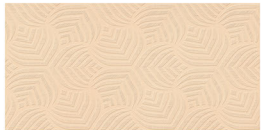

300X300MM FLOOR AVAILABLE IN DARK DESIGN

RANDOM

HIGH DEFINITION

DIGITAL

Sugar Finish | 300x600 Wall Tiles

9540 Beige

9540 Beige_HL1

9540 Beige_HL2