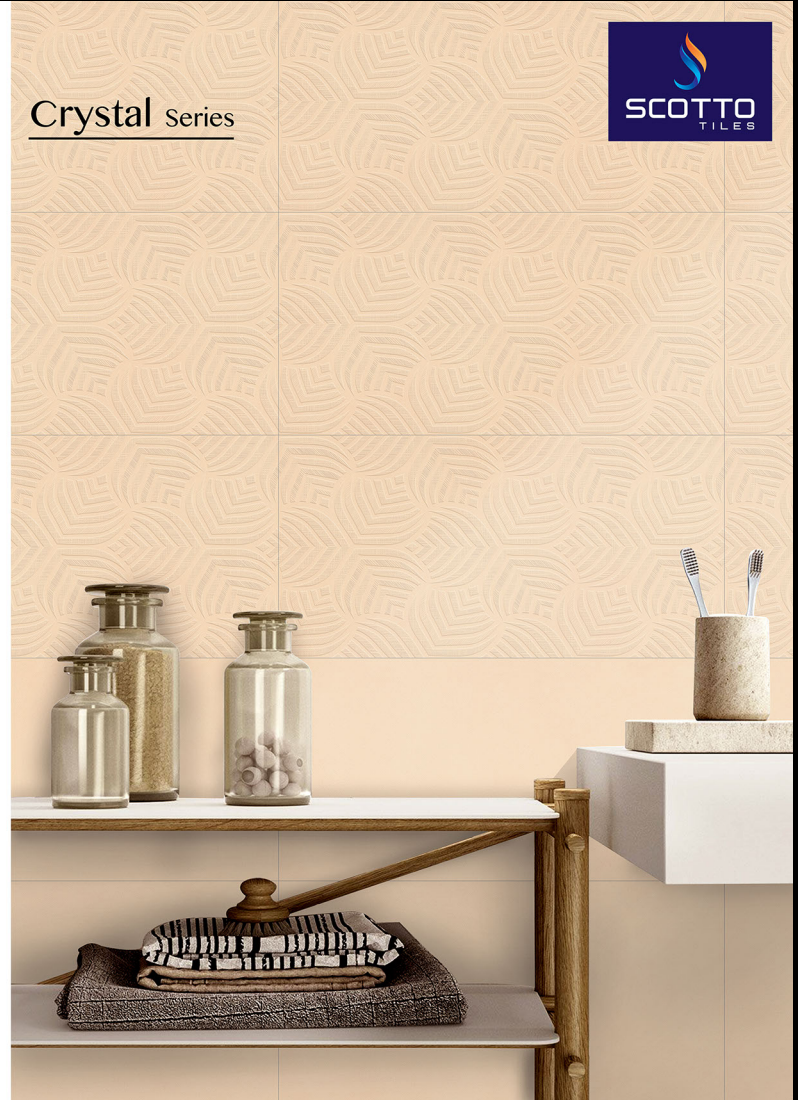

Crystal Series

300x300mm FLOOR AVAILABLE IN DARK DESIGN

RANDOM

HIGH DEFINITION

DIGITAL