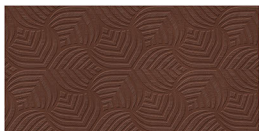

Crystal Series

9540 Brown

9540 Beige

9540 Brown_HL1

9540 Brown_HL2

9540 Brown_HL3

9540 Brown_HL4

9540 Choco

9540 Beige

9540 Choco_HL1

9540 Choco_HL2

9540 Choco_HL3

9540 Choco_HL4

Sugar Finish | 300x600 Wall Tiles

9540 Olive

9540 Light Ivory