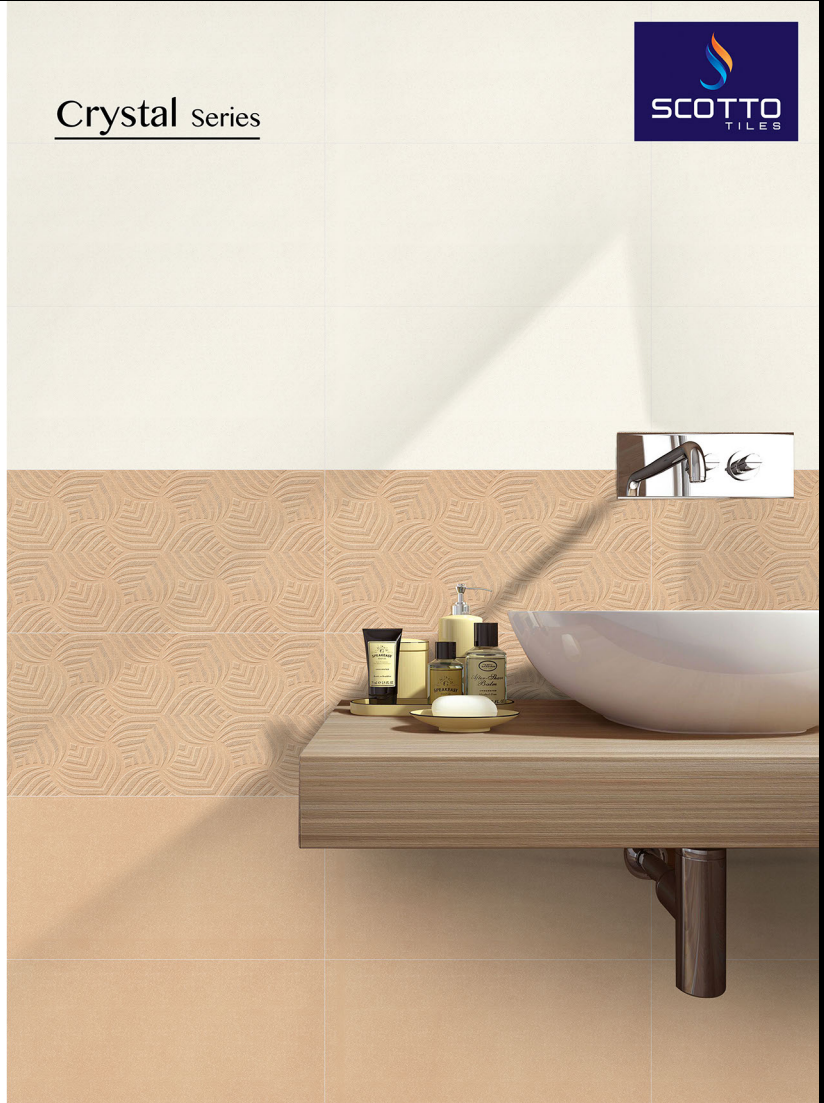

9540 Sepia_HL2

9540 Sepia_HL3

9540 Sepia_HL4

Crystal Series

300X300MM FLOOR AVAILABLE IN DARK DESIGN

Sugar Finish | 300x600 Wall Tiles

9550 Light

9550 Sand