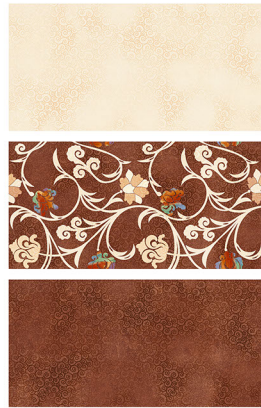

9524 L_HL1_D