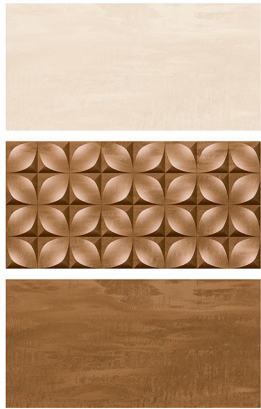

9504 L_HL2_D

9506 L_HL1_D

Crystal Series

Sugar Finish | 300x600 Wall Tiles

9507 L_HL2_D

9508 L_HL1_D

Crystal Series

Sugar Finish | 300x600 Wall Tiles

9511 L_HL1_D

9512 L_HL1_D

Crystal Series

Sugar Finish | 300x600 Wall Tiles

Crystal Series

9513 L_HL1_D

9514 L_HL1_D

300X300MM FLOOR AVAILABLE IN DARK DESIGN