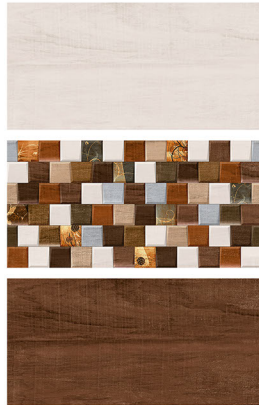

9500 L_HL1

9501 L_HL1_D

300x300MM FLOOR AVAILABLE IN DARK DESIGN

Sugar Finish | 300x600 Wall Tiles

Crystal Series

9502 L_HL1_D

9503 L_HL1_D

Sugar Finish | 300x600 Wall Tiles

9504 L_HL2_D

9506 L_HL1_D

Crystal Series

Sugar Finish | 300x600 Wall Tiles

9507 L_HL2_D

9508 L_HL1_D

Crystal Series

Sugar Finish | 300x600 Wall Tiles

9511 L_HL1_D

9512 L_HL1_D

Crystal Series

Sugar Finish | 300x600 Wall Tiles

Crystal Series

9513 L_HL1_D

9514 L_HL1_D

300X300MM FLOOR AVAILABLE IN DARK DESIGN